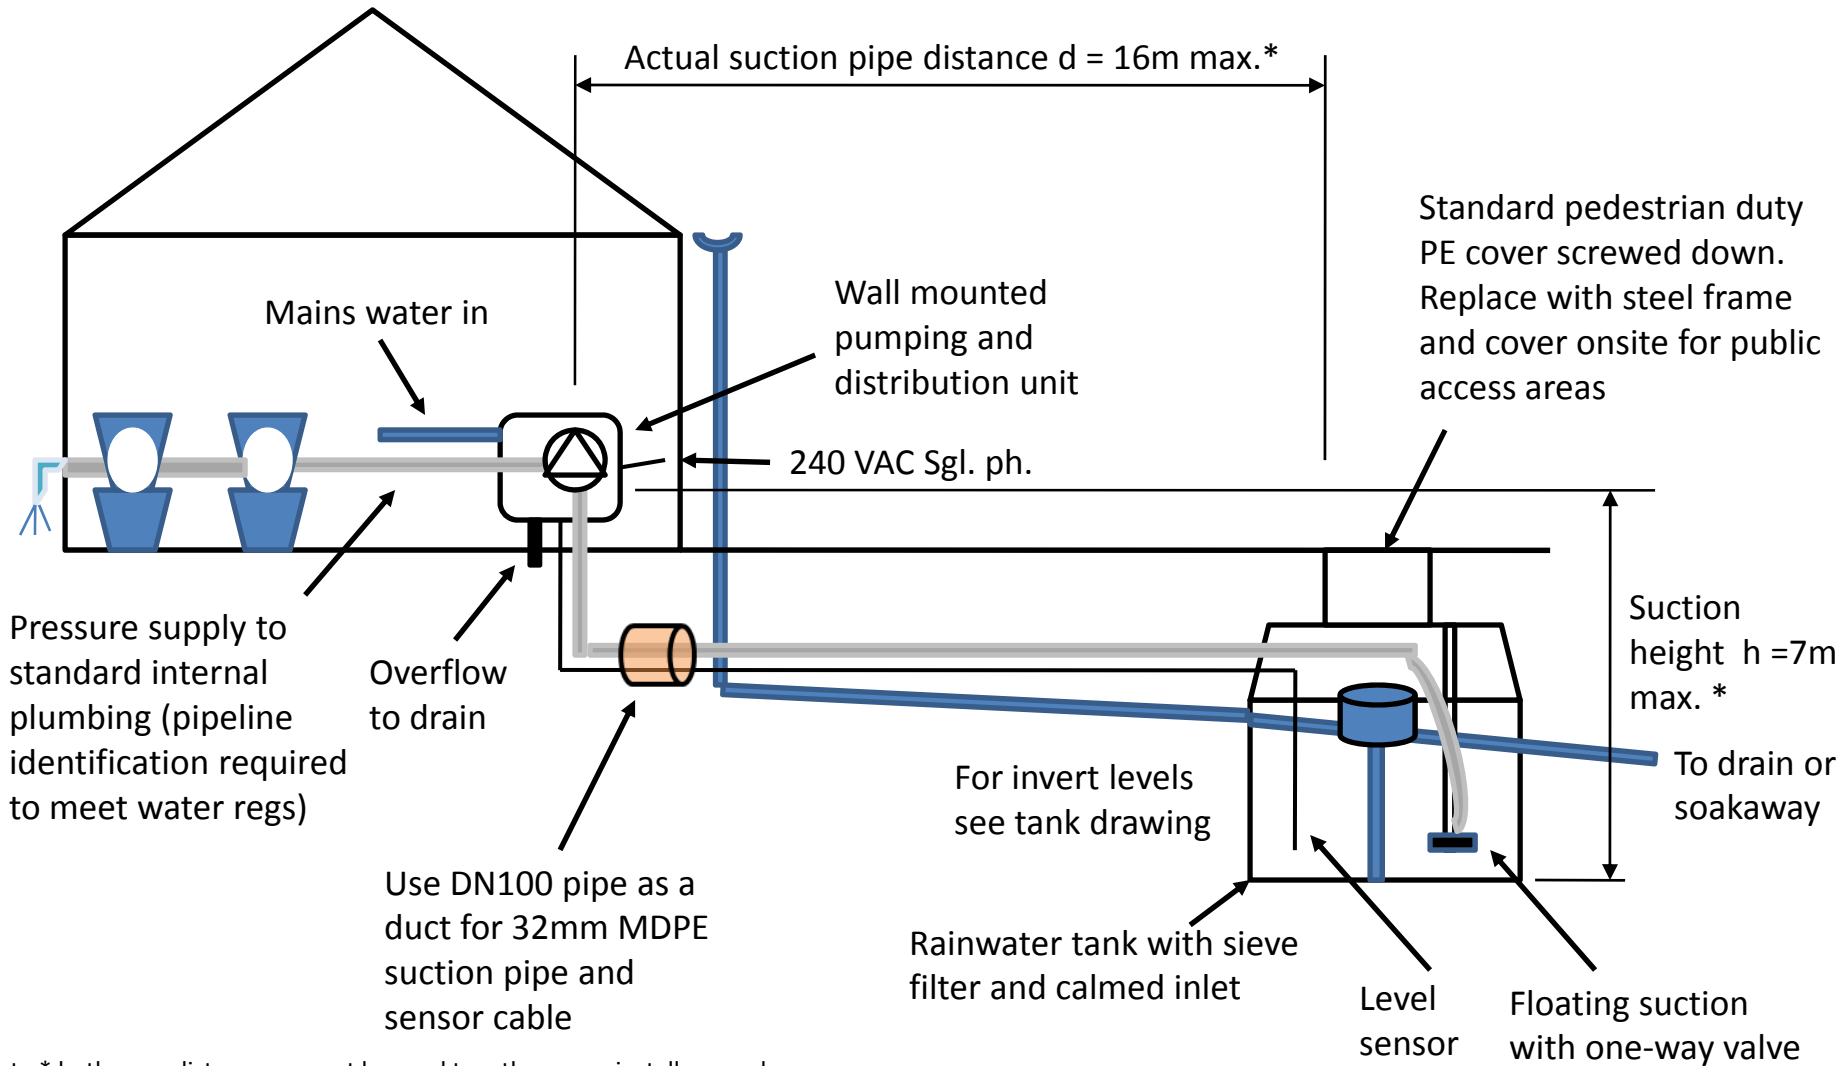

Ecozi Rainwater Harvesting Schematic

01926 403 442 ecozi.com

Note * both max. distances cannot be used together – see install manual