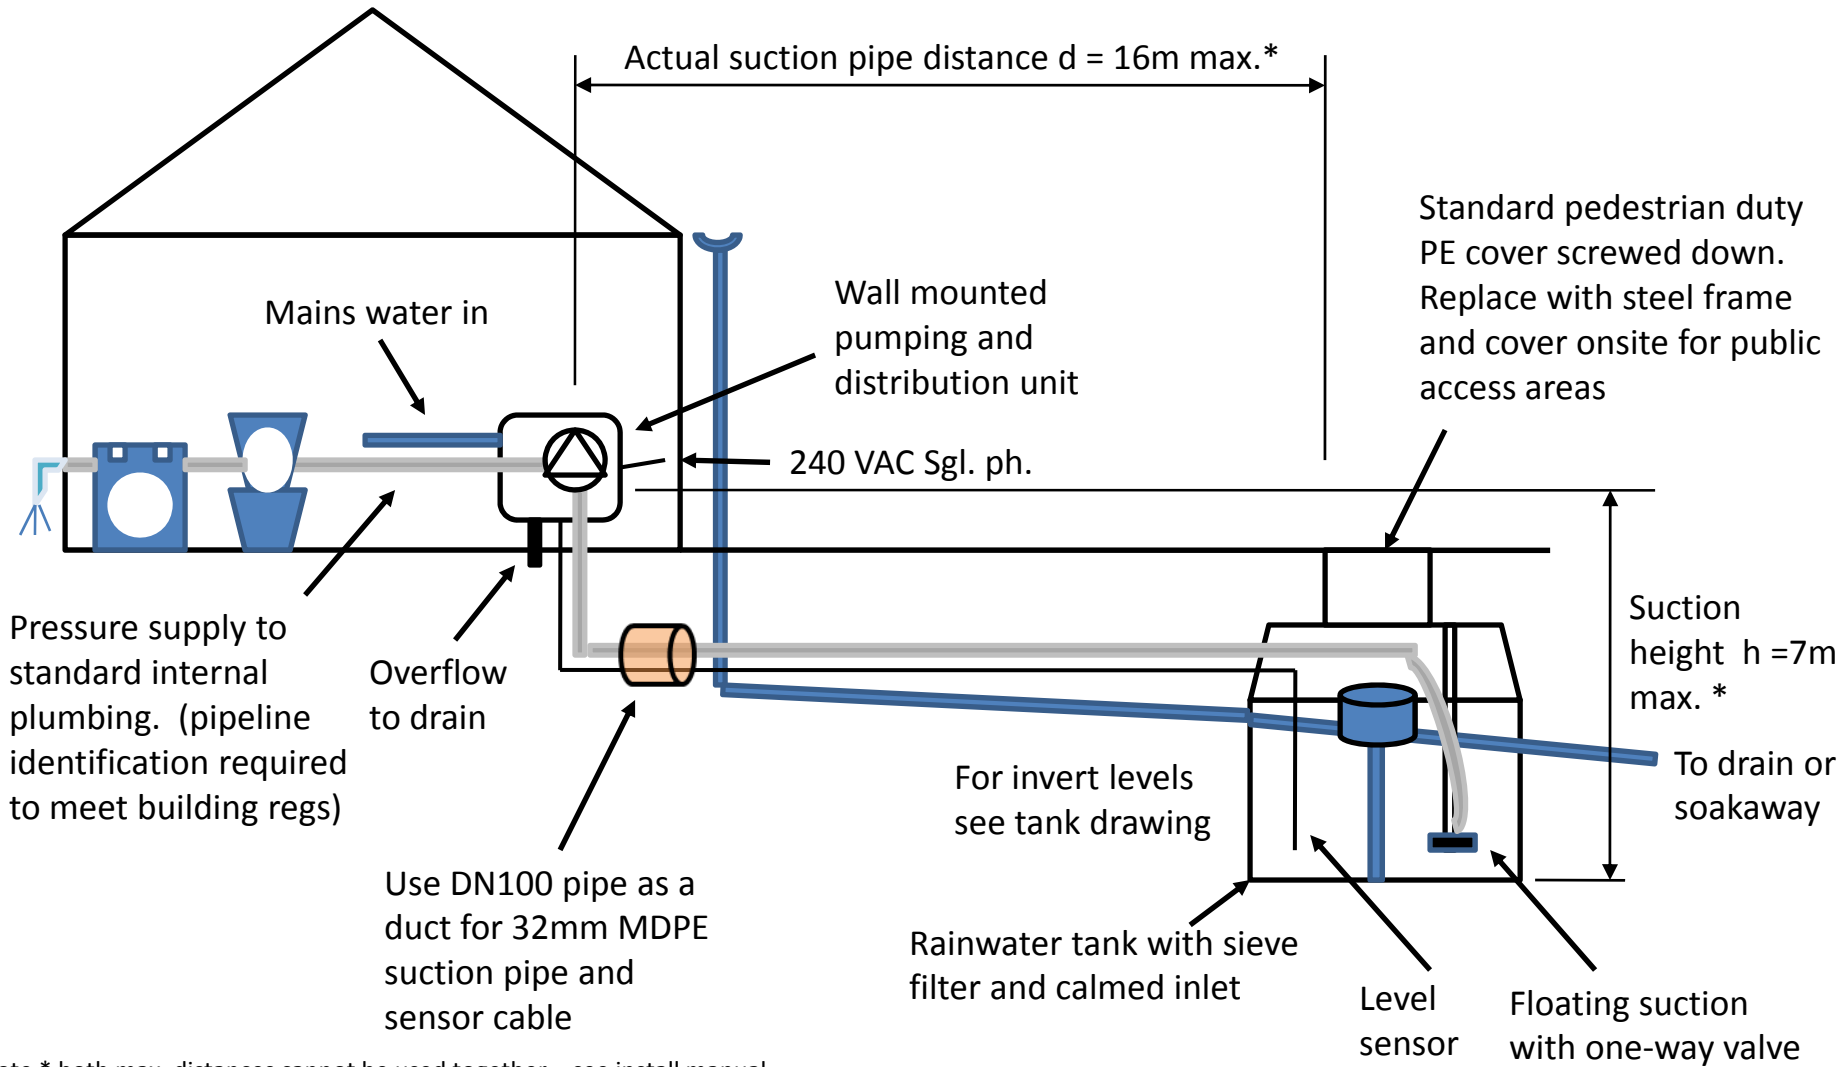

Ecozi Rainwater Harvesting Schematic

01926 403 442 ecozi.com

Note * both max. distances cannot be used together – see install manual